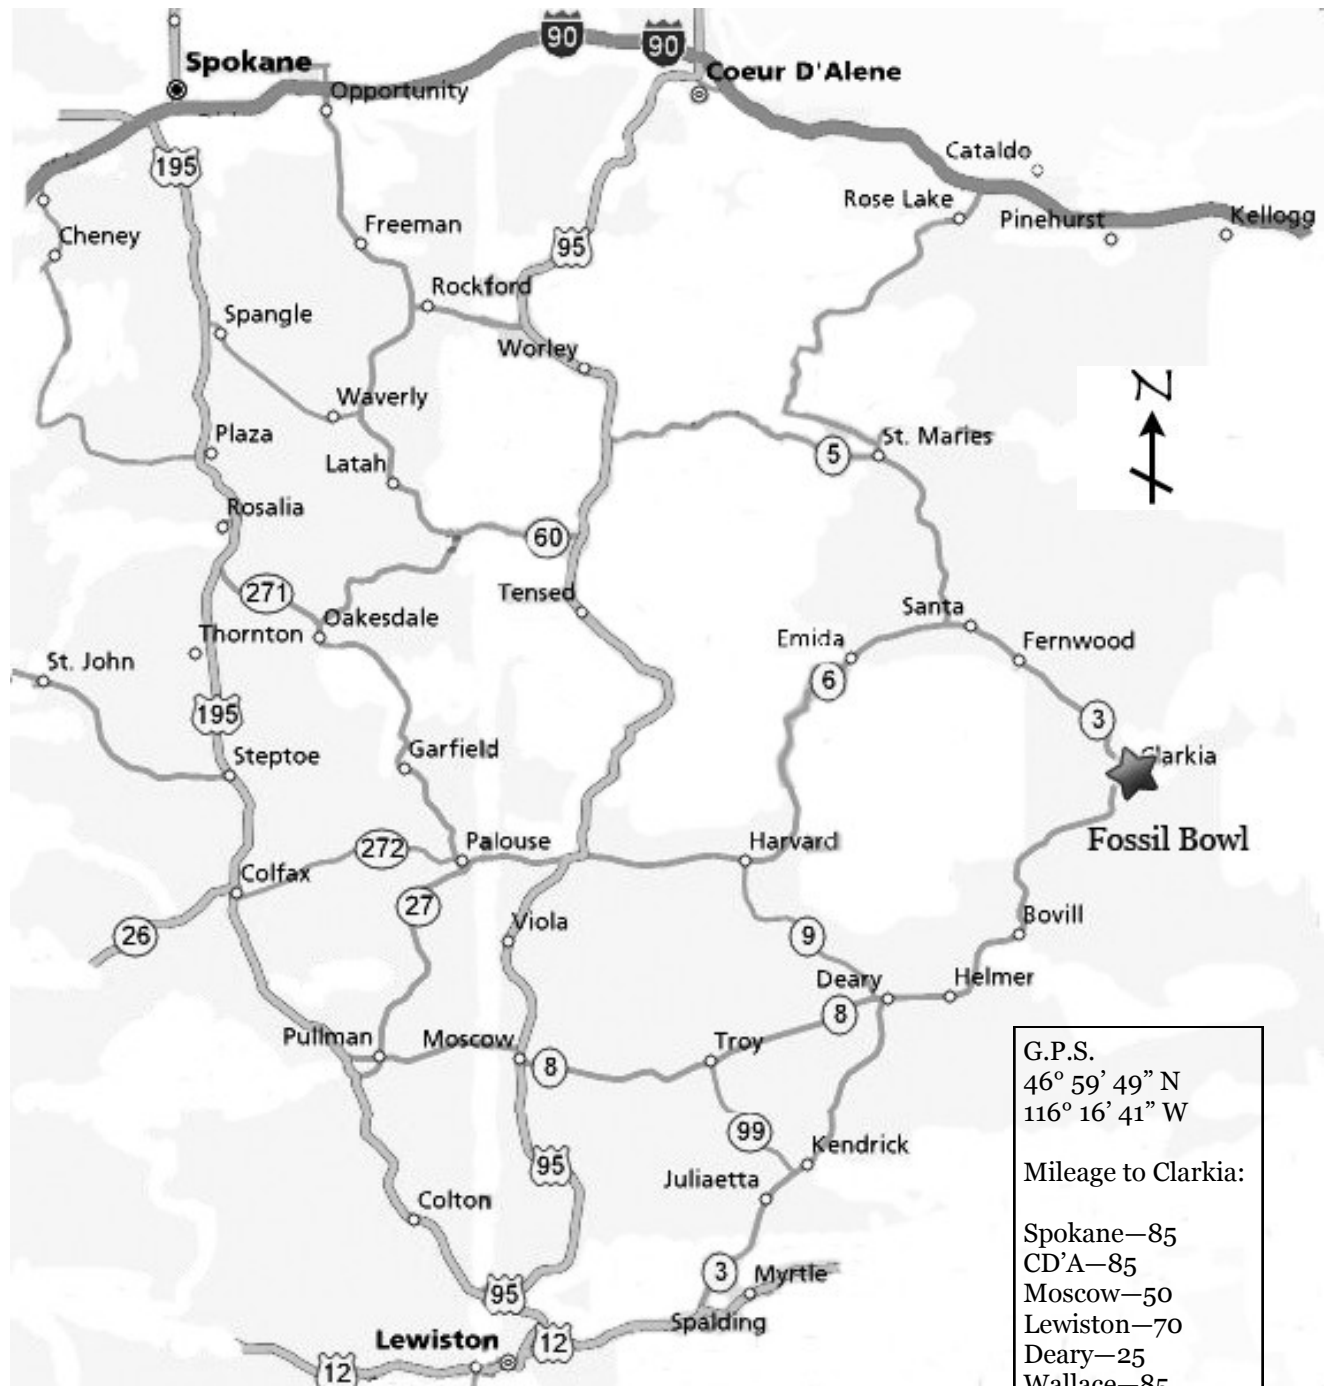

2012 Race Dates

↓May 27	3
↓May 28	
↓June 10	
↓June 24	
↓June 30	1,3
↓July 1	1
↓July 15	
↓July 29	
↓Aug 12	
↓Aug 19	
↓Sept 2	3
↓Sept 3	
↓Sept 16	4
↓Sept 23	2

1. Idaho State Championship (2 days)
2. K.O. Rumble *
3. Chuck wagon Dinner
4. Season Awards

*KO Rumble Notes: 5$ Gate fee, $20 sign up,
all proceeds to KO Scholarship Fund.

ALL RACES ARE DOWN HILL

G.P.S.
46° 59' 49" N
116° 16' 41" W

Mileage to Clarkia:

Spokane—85
CD'A—85
Moscow—50
Lewiston—70
Deary—25
Wallace—85
St Maries—35